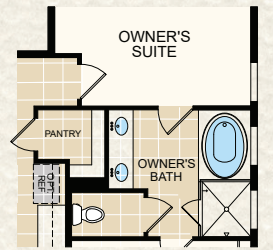

# DRAYTON + BONUS

2,440 AC Sq. Ft. | 3 Bedrooms | 3 Baths  
Flex/3rd Bedroom | 2-Car Garage

THE GROVE COLLECTION | DRAYTON + BONUS  
 2,440 AC Sq. Ft. | 3 Bedrooms | 3 Baths | Flex/3rd Bedroom | 2-Car Garage

FIRST FLOOR

SECOND FLOOR

OPTIONAL BEDROOM 4

OPTIONAL ALTERNATIVE OWNER'S BATH

OPTIONAL BATH 2 ACCESS FROM FLEX

OPTIONAL DROP ZONE

OPTIONAL EXTENDED GARAGE

OPTIONAL GOURMET KITCHEN