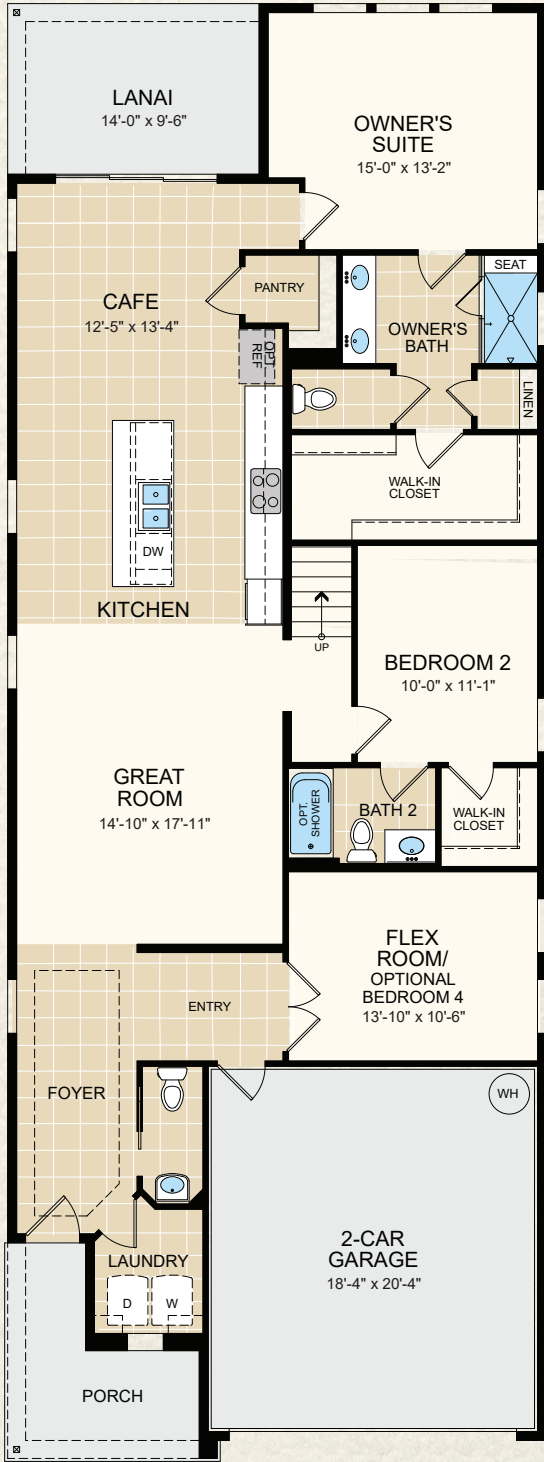

THE GROVE COLLECTION

# DRAYTON + BONUS

2,440 AC Sq. Ft. | 3 Bedrooms | 3 Baths  
Flex/3rd Bedroom | 2-Car Garage

THE GROVE COLLECTION | DRAYTON + BONUS  
 2,440 AC Sq. Ft. | 3 Bedrooms | 3 Baths | Flex/3rd Bedroom | 2-Car Garage

FIRST FLOOR

SECOND FLOOR

OPTIONAL BEDROOM 4

OPTIONAL ALTERNATIVE OWNER'S BATH

OPTIONAL BATH 2 ACCESS FROM FLEX

OPTIONAL DROP ZONE

OPTIONAL EXTENDED GARAGE

OPTIONAL GOURMET KITCHEN