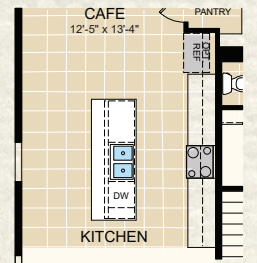

# DRAYTON + BONUS

2,440 AC Sq. Ft. | 3 Bedrooms | 3 Baths  
Flex/3rd Bedroom | 2-Car Garage

THE GROVE COLLECTION | DRAYTON + BONUS  
 2,440 AC Sq. Ft. | 3 Bedrooms | 3 Baths | Flex/3rd Bedroom | 2-Car Garage

FIRST FLOOR

SECOND FLOOR

OPTIONAL BEDROOM 4

OPTIONAL ALTERNATIVE OWNER'S BATH

OPTIONAL BATH 2 ACCESS FROM FLEX

OPTIONAL DROP ZONE

OPTIONAL EXTENDED GARAGE

OPTIONAL GOURMET KITCHEN