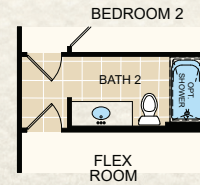

# DRAYTON + BONUS

2,440 AC Sq. Ft. | 3 Bedrooms | 3 Baths  
Flex/3rd Bedroom | 2-Car Garage

THE GROVE COLLECTION | DRAYTON + BONUS  
 2,440 AC Sq. Ft. | 3 Bedrooms | 3 Baths | Flex/3rd Bedroom | 2-Car Garage

FIRST FLOOR

SECOND FLOOR

OPTIONAL BEDROOM 4

OPTIONAL ALTERNATIVE OWNER'S BATH

OPTIONAL BATH 2 ACCESS FROM FLEX

OPTIONAL DROP ZONE

OPTIONAL EXTENDED GARAGE

OPTIONAL GOURMET KITCHEN