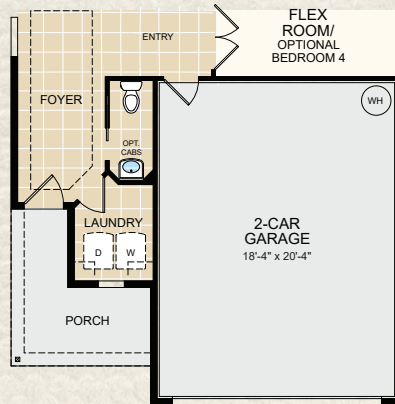

# DRAYTON + BONUS

2,440 AC Sq. Ft. | 3 Bedrooms | 3 Baths  
Flex/3rd Bedroom | 2-Car Garage

THE GROVE COLLECTION | DRAYTON + BONUS  
 2,440 AC Sq. Ft. | 3 Bedrooms | 3 Baths | Flex/3rd Bedroom | 2-Car Garage

FIRST FLOOR

SECOND FLOOR

OPTIONAL BEDROOM 4

OPTIONAL ALTERNATIVE OWNER'S BATH

OPTIONAL BATH 2 ACCESS FROM FLEX

OPTIONAL DROP ZONE

OPTIONAL EXTENDED GARAGE

OPTIONAL GOURMET KITCHEN

DREAM FINDERS HOMES  
 ACTIVE ADULT LIFESTYLE

ReverieTrailmark.com | 888.756.7780

Dream Finders Active Adult reserves the right to change elevations, specifications, materials and pricing without prior notice. Variations within the floorplans and elevations do exist. Square footage are approximate and will vary.