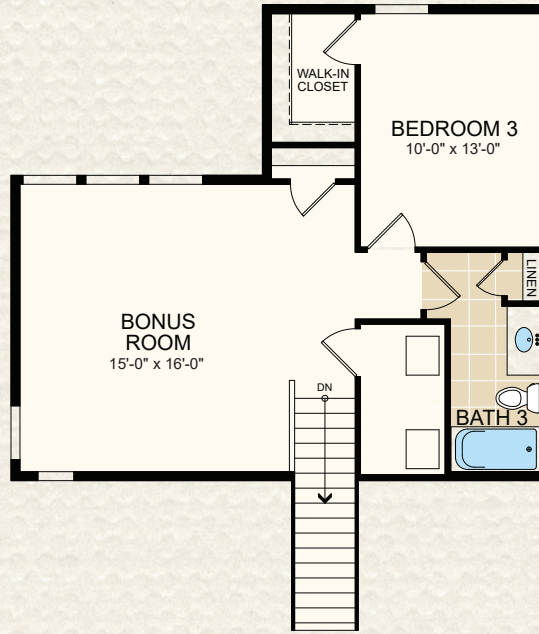

# DRAYTON + BONUS

2,440 AC Sq. Ft. | 3 Bedrooms | 3 Baths  
Flex/3rd Bedroom | 2-Car Garage

THE GROVE COLLECTION | DRAYTON + BONUS  
 2,440 AC Sq. Ft. | 3 Bedrooms | 3 Baths | Flex/3rd Bedroom | 2-Car Garage

FIRST FLOOR

SECOND FLOOR

OPTIONAL BEDROOM 4

OPTIONAL ALTERNATIVE OWNER'S BATH

OPTIONAL BATH 2 ACCESS FROM FLEX

OPTIONAL DROP ZONE

OPTIONAL EXTENDED GARAGE

OPTIONAL GOURMET KITCHEN