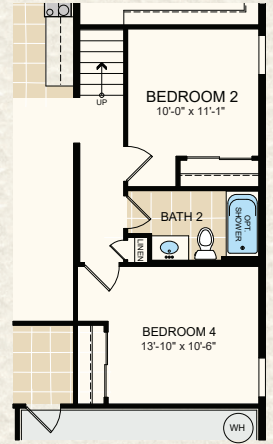

# DRAYTON + BONUS

2,440 AC Sq. Ft. | 3 Bedrooms | 3 Baths  
Flex/3rd Bedroom | 2-Car Garage

THE GROVE COLLECTION | DRAYTON + BONUS  
 2,440 AC Sq. Ft. | 3 Bedrooms | 3 Baths | Flex/3rd Bedroom | 2-Car Garage

FIRST FLOOR

SECOND FLOOR

OPTIONAL BEDROOM 4

OPTIONAL ALTERNATIVE OWNER'S BATH

OPTIONAL BATH 2 ACCESS FROM FLEX

OPTIONAL DROP ZONE

OPTIONAL EXTENDED GARAGE

OPTIONAL GOURMET KITCHEN