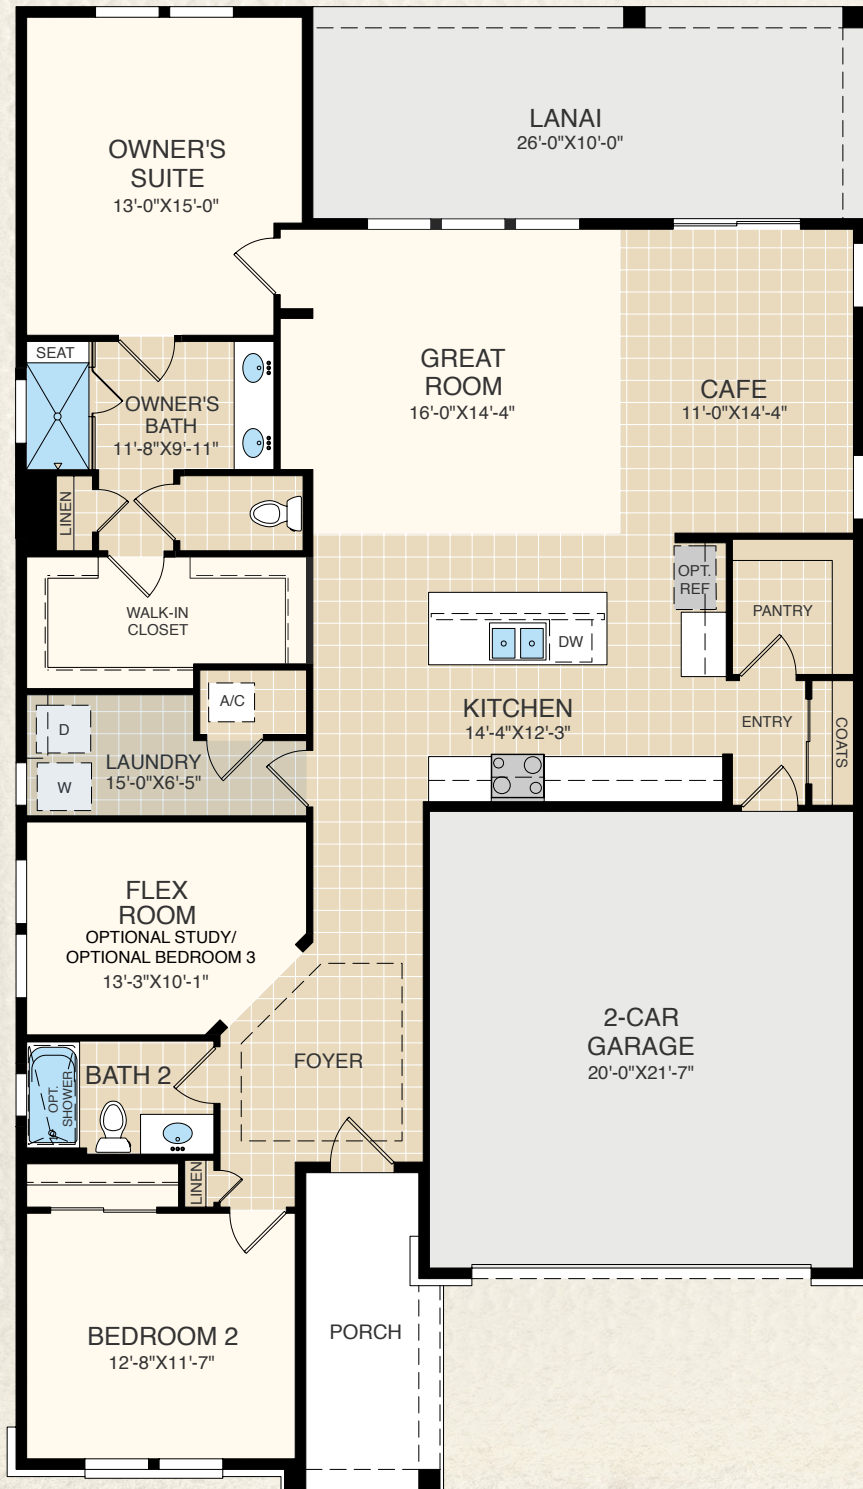

THE MEADOW COLLECTION

ELLSWORTH

1,782 AC Sq. Ft. | 2 Bedrooms | 2 Baths

Flex/3rd Bedroom | 2-Car Garage

REVERIE
— AT TRAILMARK —

THE MEADOW COLLECTION | ELLSWORTH

1,782 AC Sq. Ft. | 2 Bedrooms | 2 Baths | Flex/3rd Bedroom | 2-Car Garage