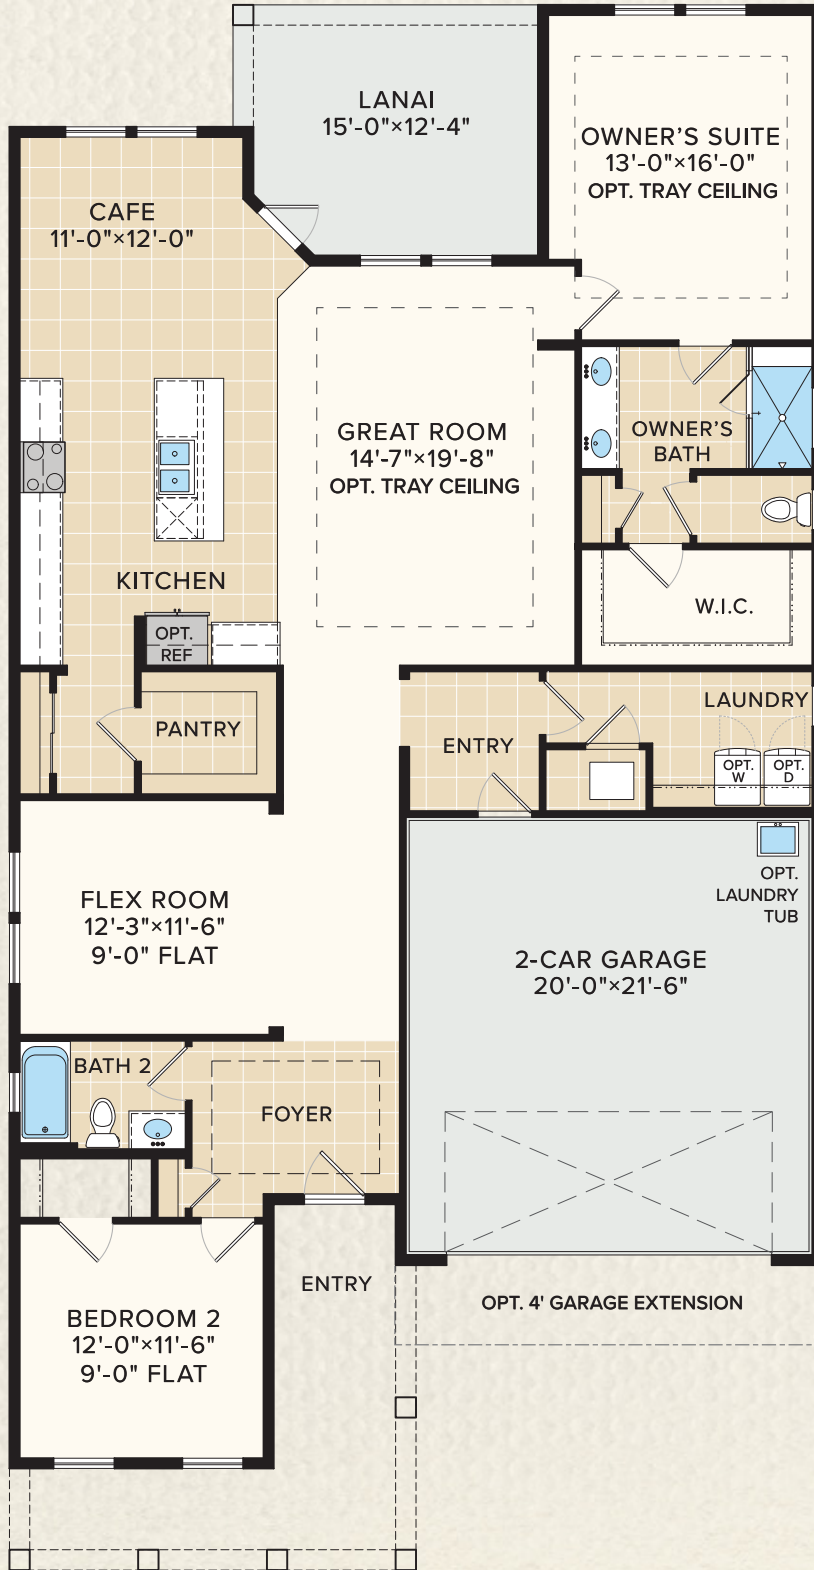

# FAIRFIELD

1,898 AC Sq. Ft. | 2 Bedrooms | 2 Baths  
Flex/3rd Bedroom | 2-Car Garage

REVERIE  
— AT TRAILMARK —

THE MEADOW COLLECTION | FAIRFIELD

1,898 AC Sq. Ft. | 2 Bedrooms | 2 Baths | Flex/3rd Bedroom | 2-Car Garage

OPT. OPENING TO KITCHEN

OPT. DOOR FROM W.I.C. TO LAUNDRY

BEDROOM 3  
12'-3" x 11'-6"  
OPT. BEDROOM 3