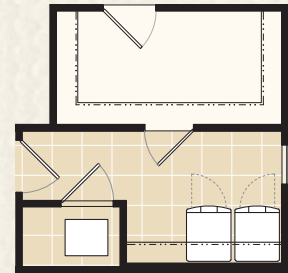

# FAIRFIELD

1,898 AC Sq. Ft. | 2 Bedrooms | 2 Baths  
Flex/3rd Bedroom | 2-Car Garage

REVERIE  
— AT TRAILMARK —

THE MEADOW COLLECTION | FAIRFIELD

1,898 AC Sq. Ft. | 2 Bedrooms | 2 Baths | Flex/3rd Bedroom | 2-Car Garage

OPT. OPENING TO KITCHEN

OPT. DOOR FROM W.I.C. TO LAUNDRY

BEDROOM 3  
12'-3" x 11'-6"  
OPT. BEDROOM 3