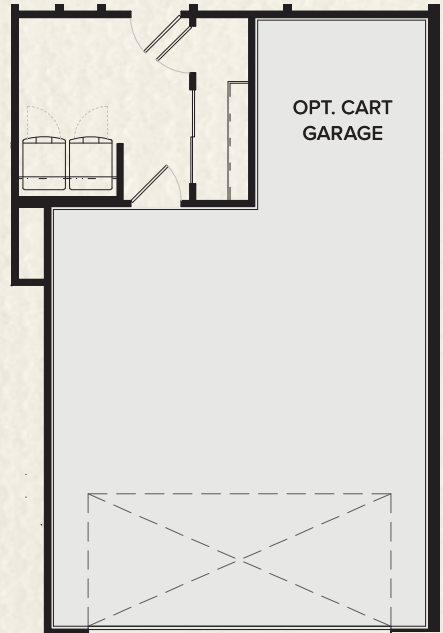

THE MEADOW COLLECTION

HOLLINGS

2,216 AC Sq. Ft. | 2 Bedrooms | 2-1/2 Baths
Flex/3rd Bedroom | Multi-Use Room | 2-Car Garage

THE MEADOW COLLECTION | HOLLINGS

2,216 AC Sq. Ft. | 2 Bedrooms | 2-1/2 Baths | Flex/3rd Bedroom | Multi-Use Room | 2-Car Garage