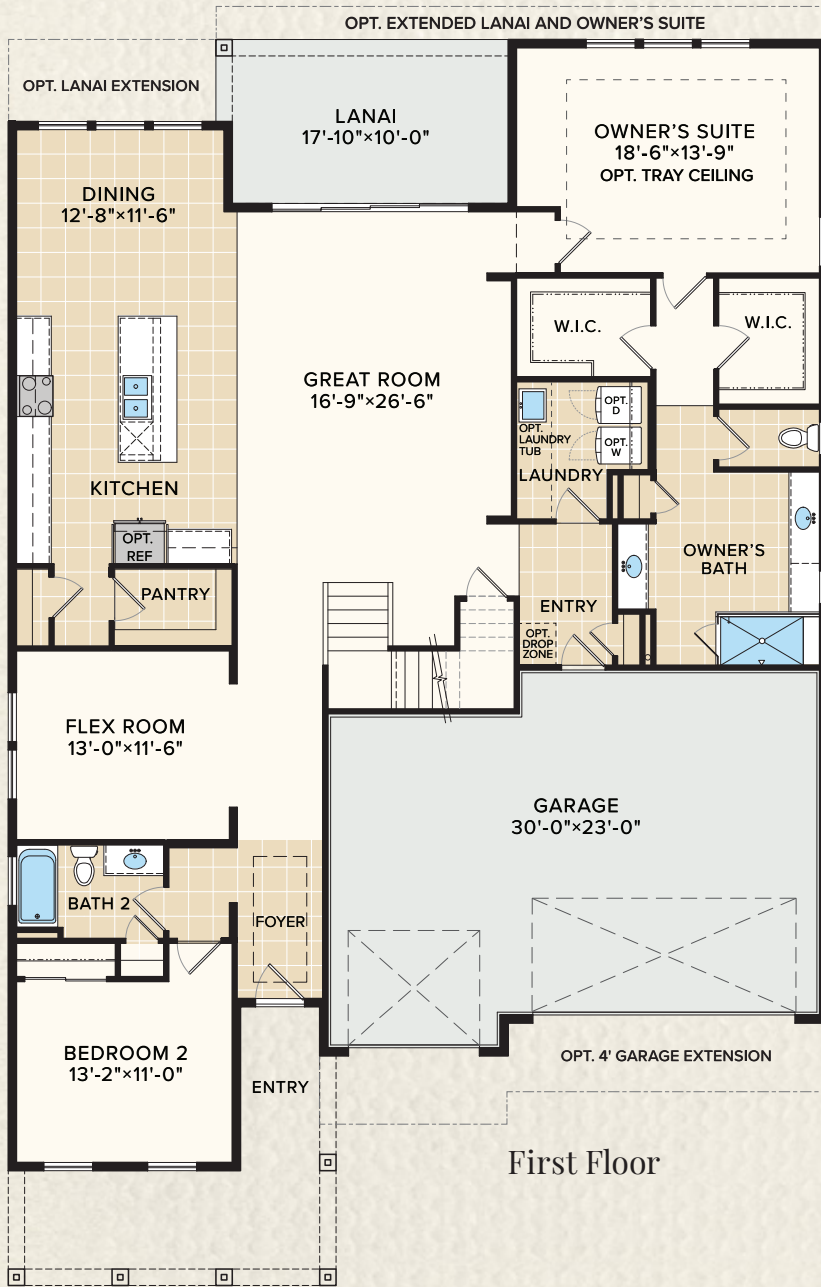

THE ORCHARD ESTATE COLLECTION  
**MAYWEATHER + BONUS ROOM**

3,077 AC Sq. Ft. | 3 Bedrooms | 3 Baths  
Flex Room | Upstairs Bonus | 3-Car Garage

**THE ORCHARD ESTATE COLLECTION | MAYWEATHER + BONUS ROOM**  
 3,077 AC Sq. Ft. | 3 Bedrooms | 3 Baths | Flex Room | Upstairs Bonus | 3-Car Garage

**DREAM FINDERS HOMES**  
 ACTIVE ADULT LIFESTYLE

ReverieTrailmark.com | 888.756.7780

Dream Finders Active Adult reserves the right to change elevations, specifications, materials and pricing without prior notice. Variations within the floorplans and elevations do exist. Square footage are approximate and will vary.